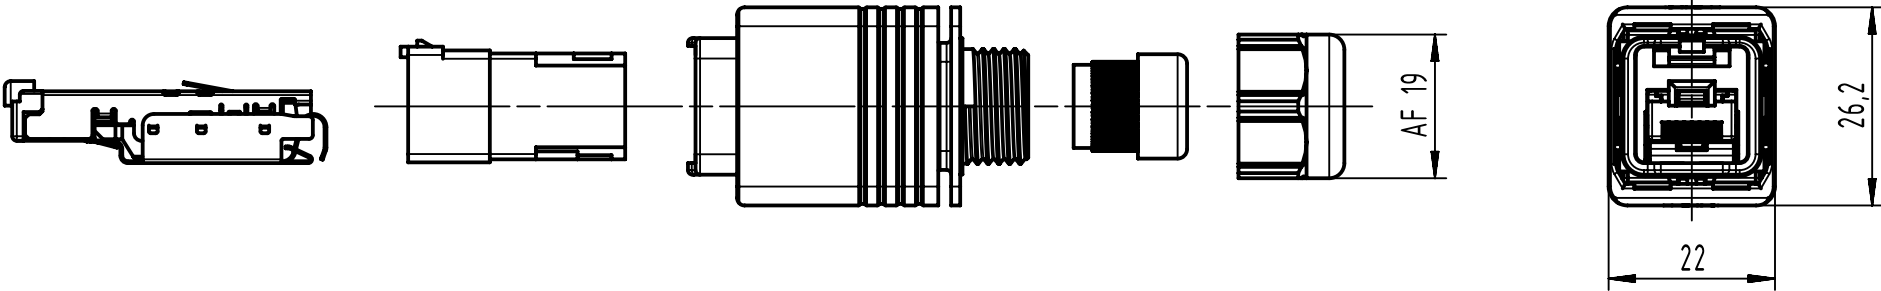

1                      2                      3                      4                      5                      6

A

B

C

further information see product datasheet

D

	All Dimensions in mm Original Size DIN A4	Scale 1:1	Free size tol.		Ref.
	All rights reserved Department EL PD	Created by ELLERMANN	Inspected by ZWAHR	Standardisation	Date 2021-11-03
Title Han PP RJ45 10G plastic plug set					Doc-Key / ECM-Nr. 100218594 / UGD/001/D 500000204.712
HARTING D-32339 Espelkamp		Type TB	Number 09352250421		Rev. D Page 1/1