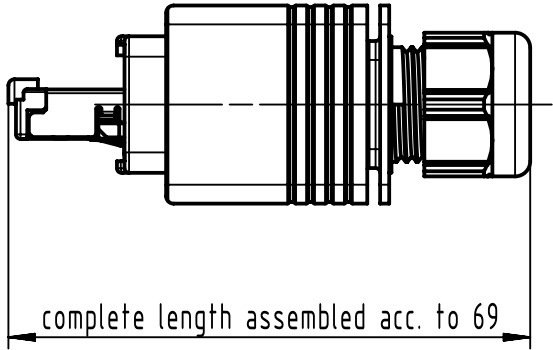

1                      2                      3                      4                      5                      6

A

B

C

further information see product datasheet

D

	All Dimensions in mm Original Size DIN A4	Scale 1:1	Free size tol.		Ref.
	All rights reserved Department EL PD	Created by ELLERMANN	Inspected by ZWAHR	Standardisation	Date 2021-11-03
Title Han PP RJ45 10G plastic plug set					Doc-Key / ECM-Nr. 100218594 / UGD/001/D 500000204.712
HARTING D-32339 Espelkamp		Type TB	Number 09352250421		Rev. D Page 1/1